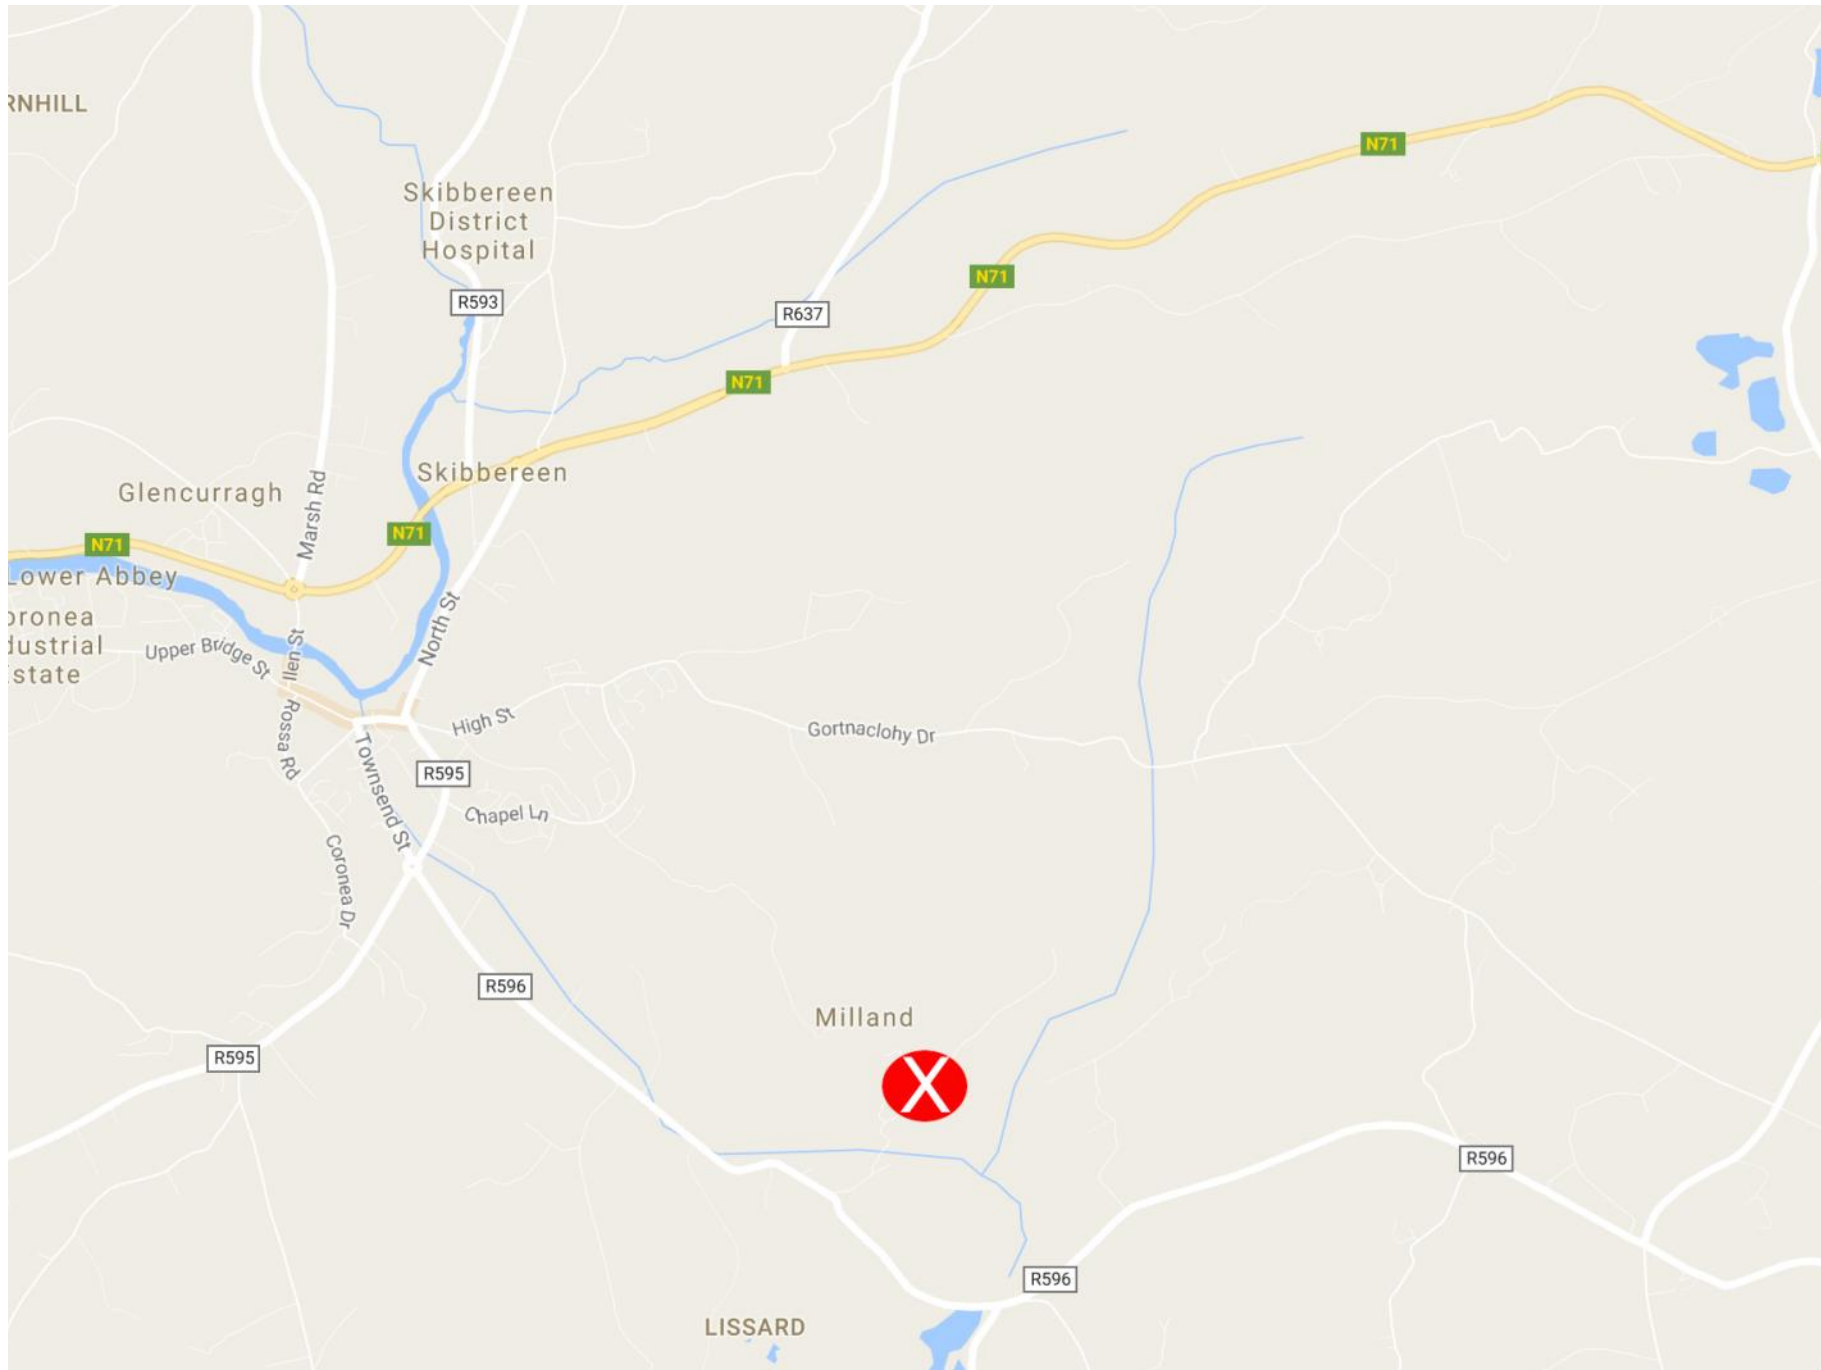

No responsibility is taken for any error omission or misunderstanding in these particulars which do not constitute an offer or contract.
Services and appliances have not been tested and therefore no warranty is offered on their operational condition.

Auctioneers, Estate Agents & Property Consultants

1 Lamb Street, Clonakilty, Co. Cork, Ireland. Tel: 023 88 35959, Fax: 023 8835960

Email: property@hol.ie

Web: www.hol.ie