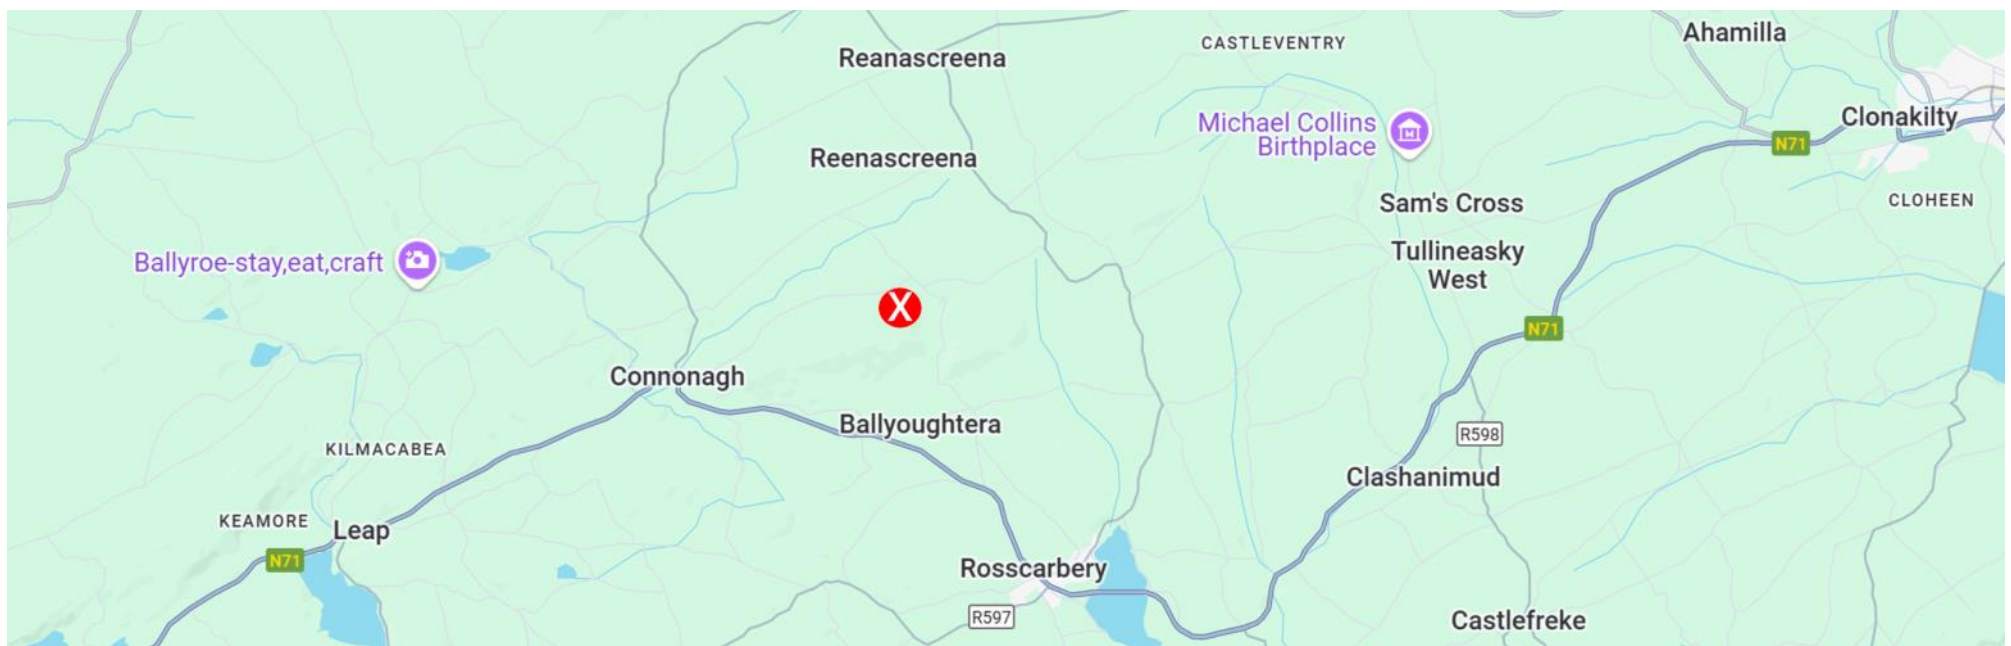

111 ACRES

111 Acres Available as a Whole or Divided into 3 Proposed Lots.
(Includes 44.39 BISS Entitlements & Eco Scheme Payment).

The land is currently laid out entirely as permanent pasture, comprising approximately 50% silage ground, with the remainder being grazing land. It is divided into easily managed paddocks, with a central farm roadway providing convenient access throughout. The property is available for lease on a 5 or 7 year term and can be leased as a whole or in any combination of three proposed lots. Water and power are available.

Lot 1 - 45 Acres

Lot 3 - 29.5 Acres

Lot 2 - 36.5 Acres

EXCLUDED

EXCLUDED

Benduff, Rosscarbery, West Cork
111 Acres

Map Not To Scale For Identification Purposes Only

No responsibility is taken for any error omission or misunderstanding in these particulars which do not constitute an offer or contract.
Services and appliances have not been tested and therefore no warranty is offered on their operational condition.