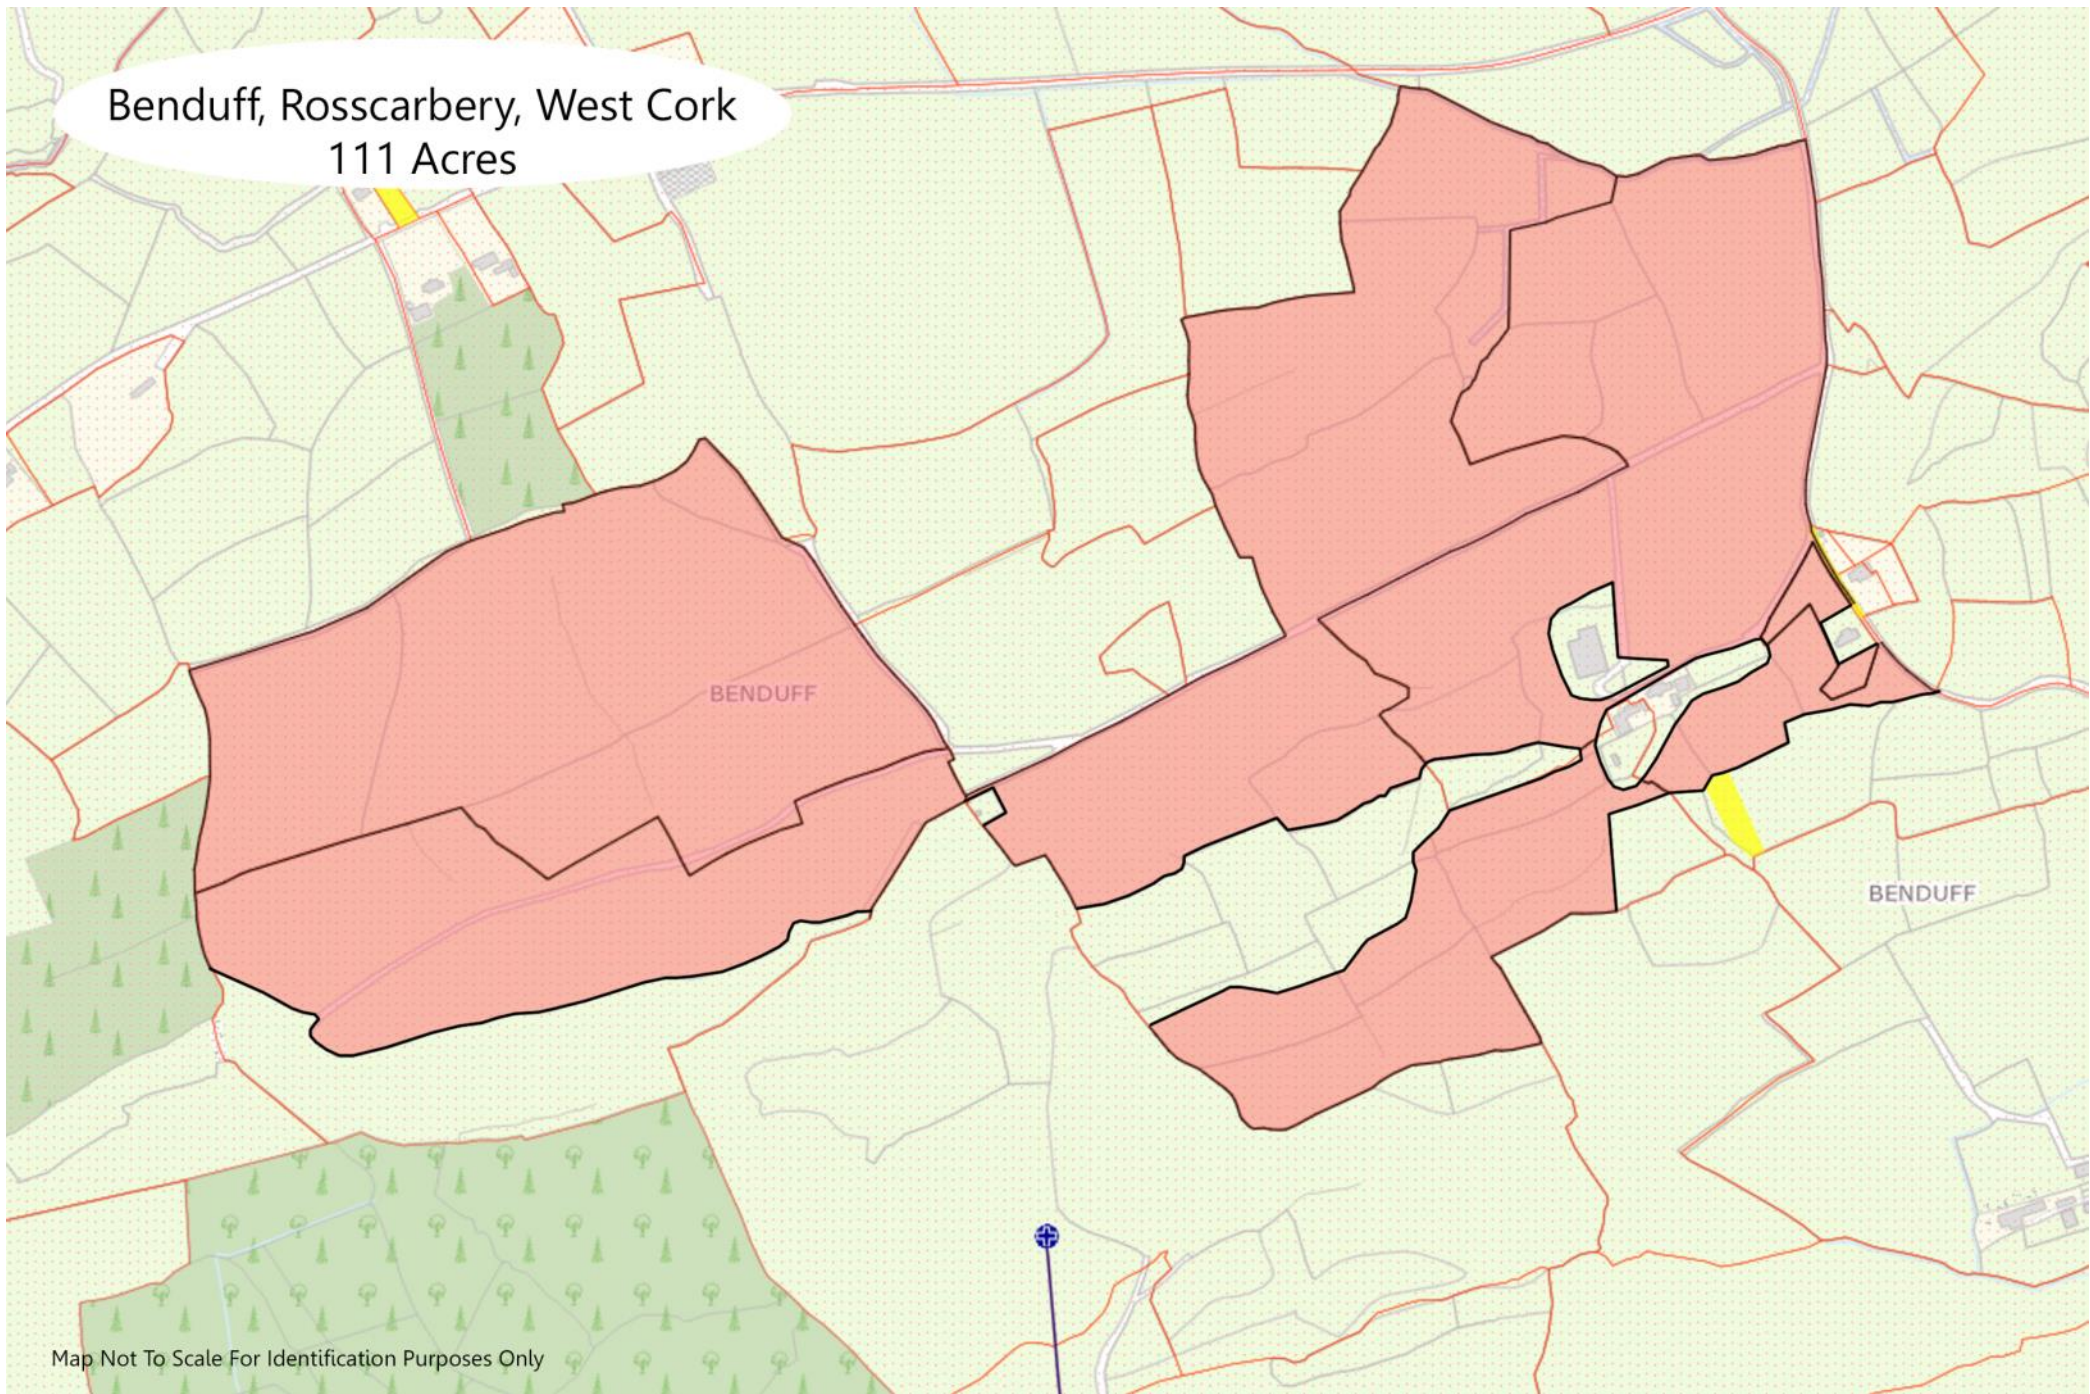

111 ACRES

111 Acres Available as a Whole or Divided into 3 Proposed Lots.
(Includes 44.39 BISS Entitlements & Eco Scheme Payment).

The land is currently laid out entirely as permanent pasture, comprising approximately 50% silage ground, with the remainder being grazing land. It is divided into easily managed paddocks, with a central farm roadway providing convenient access throughout. The property is available for lease on a 5 or 7 year term and can be leased as a whole or in any combination of three proposed lots. Water and power are available.

Lot 1 - 45 Acres

Lot 3 - 29.5 Acres

Lot 2 - 36.5 Acres

EXCLUDED

EXCLUDED

Benduff, Rosscarbery, West Cork
111 Acres

Map Not To Scale For Identification Purposes Only

No responsibility is taken for any error omission or misunderstanding in these particulars which do not constitute an offer or contract.
Services and appliances have not been tested and therefore no warranty is offered on their operational condition.